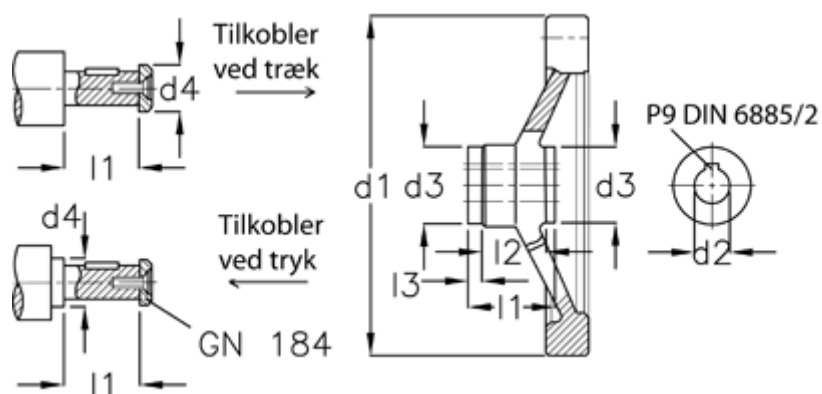

Article number: 20369314

Description: E+G Handwheel  
GN 321.4-160-K14-A-DR

## Measures

d1	=	160
d2 H7	=	14
d3	=	32
d4 max	=	21
l1	=	32.5
l2	=	20
l3	=	6